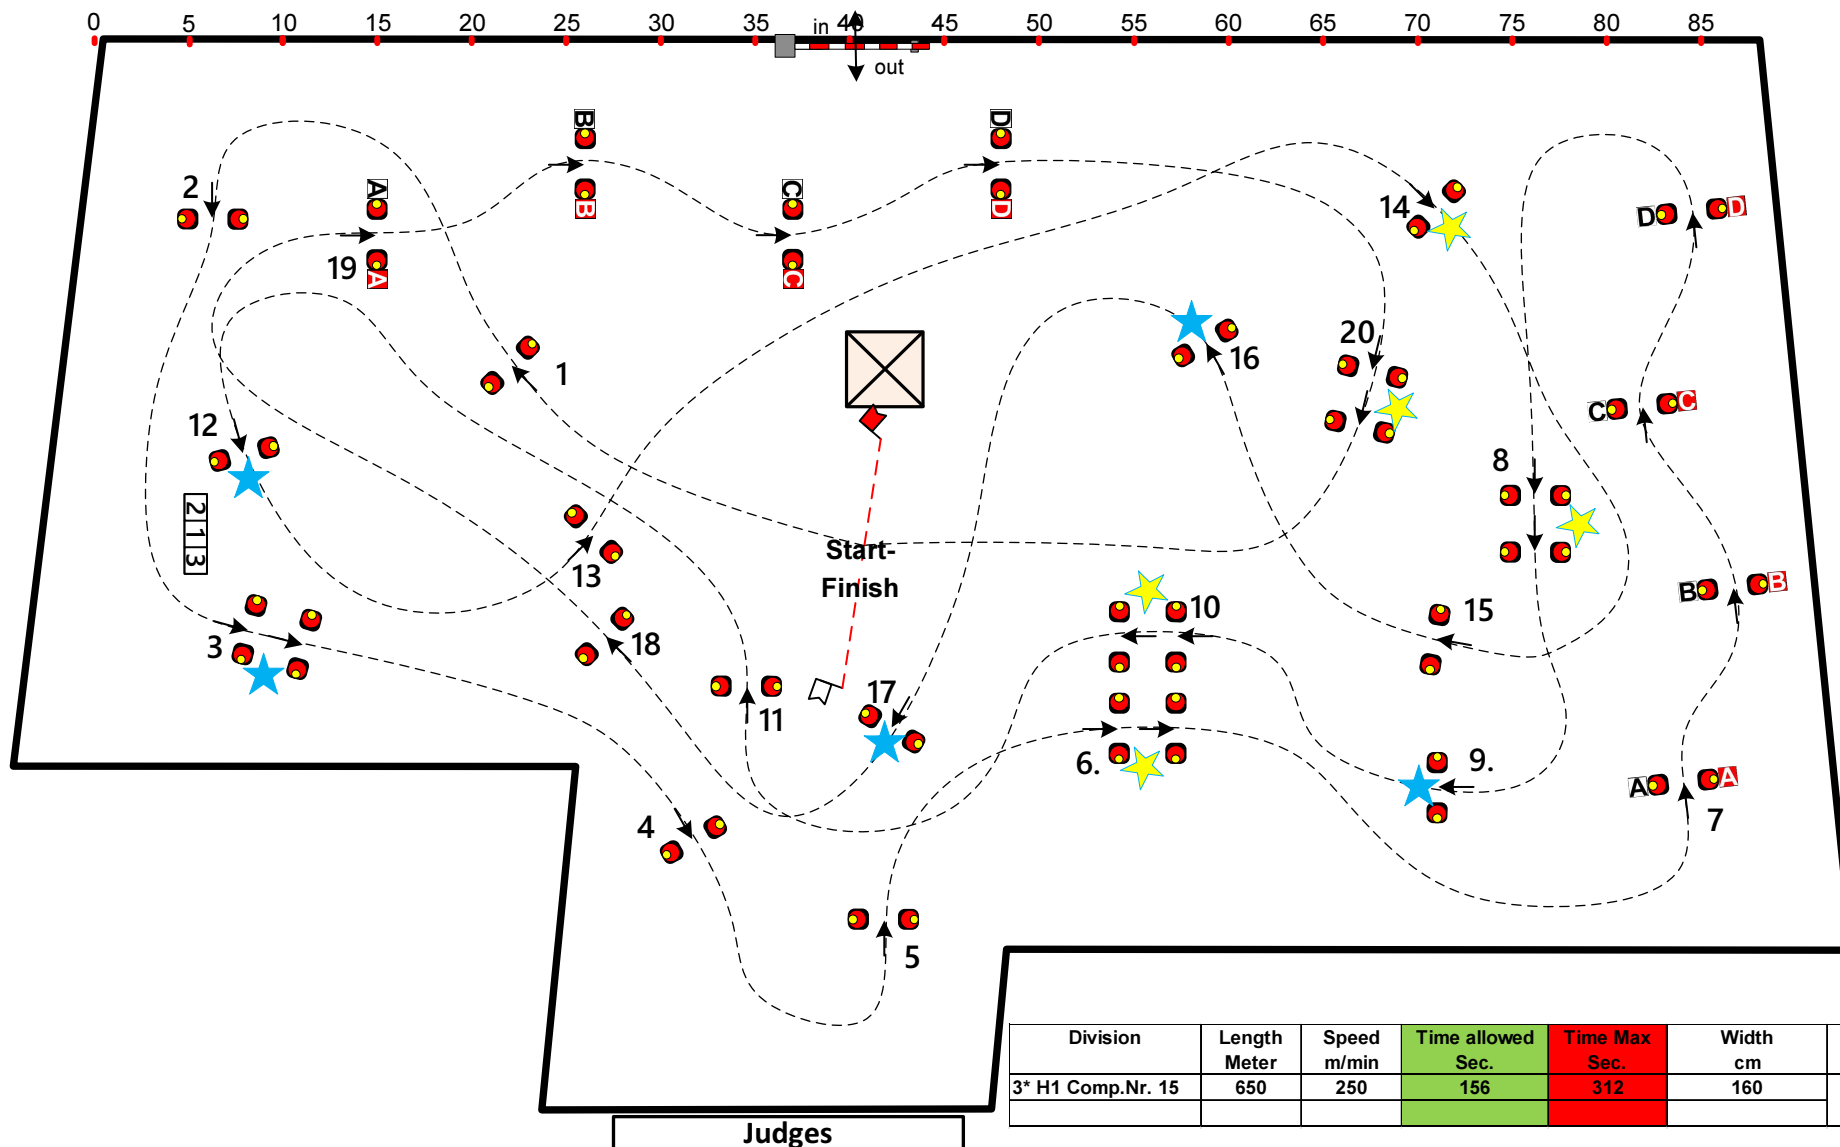

Internationales Fahrturnier International Driving Event CAI 3*/CAI 2*

Nationales Fahrturnier CAN

09.04.-12.04.2026

Horse Single

3*

10.04.26 07:00h

Division	Length Meter	Speed m/min	Time allowed Sec.	Time Max Sec.	Width cm	Width cm	Obstacles
3* H1 Comp.Nr. 15	650	250	156	312	160	★-5 ★	20