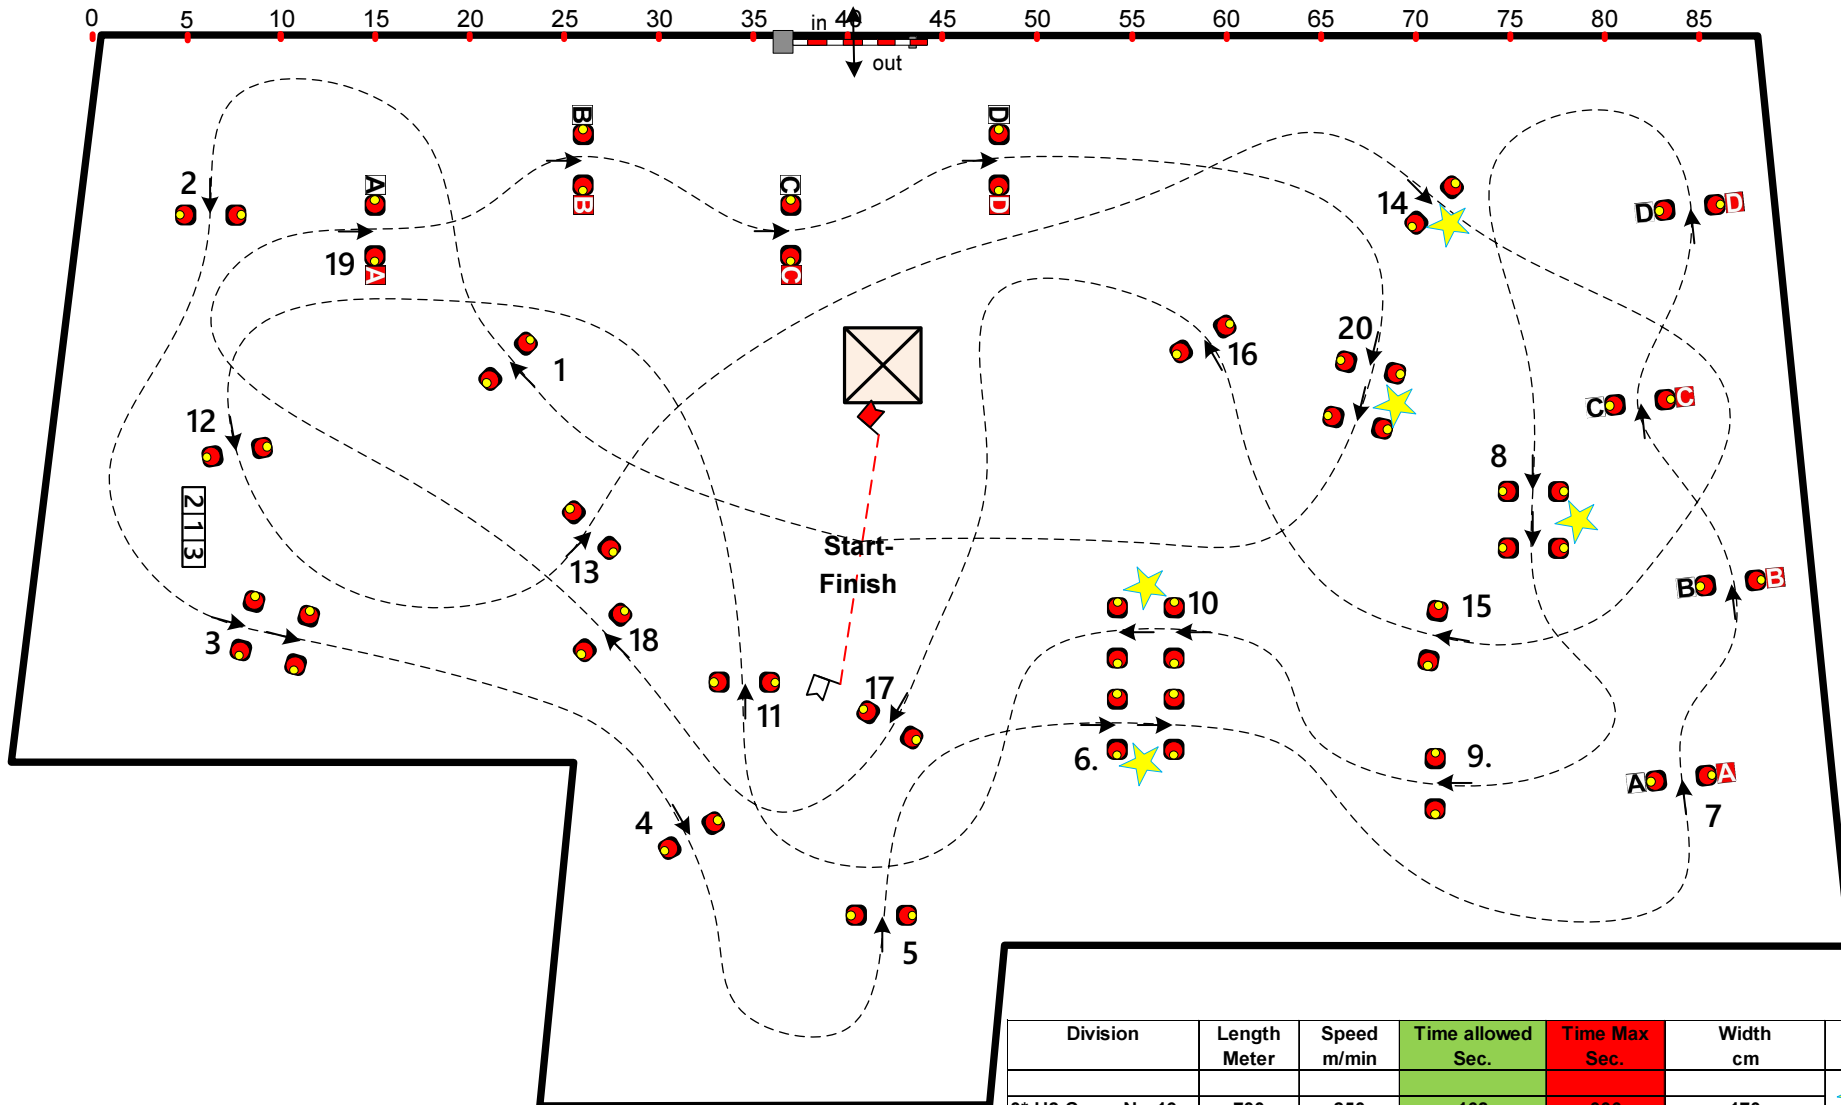

FEI Art. 970 - 981

Internationales Fahrturnier International Driving Event CAI 3*/CAI 2*

Nationales Fahrturnier CAN

09.04.-12.04.2026

Horse Pairs

3*

10.04.26 07:00h

Division	Length Meter	Speed m/min	Time allowed Sec.	Time Max Sec.	Width cm	Width cm	Obstacles
3* H2 Comp Nr. 19	700	250	168	336	170	★ -5	20