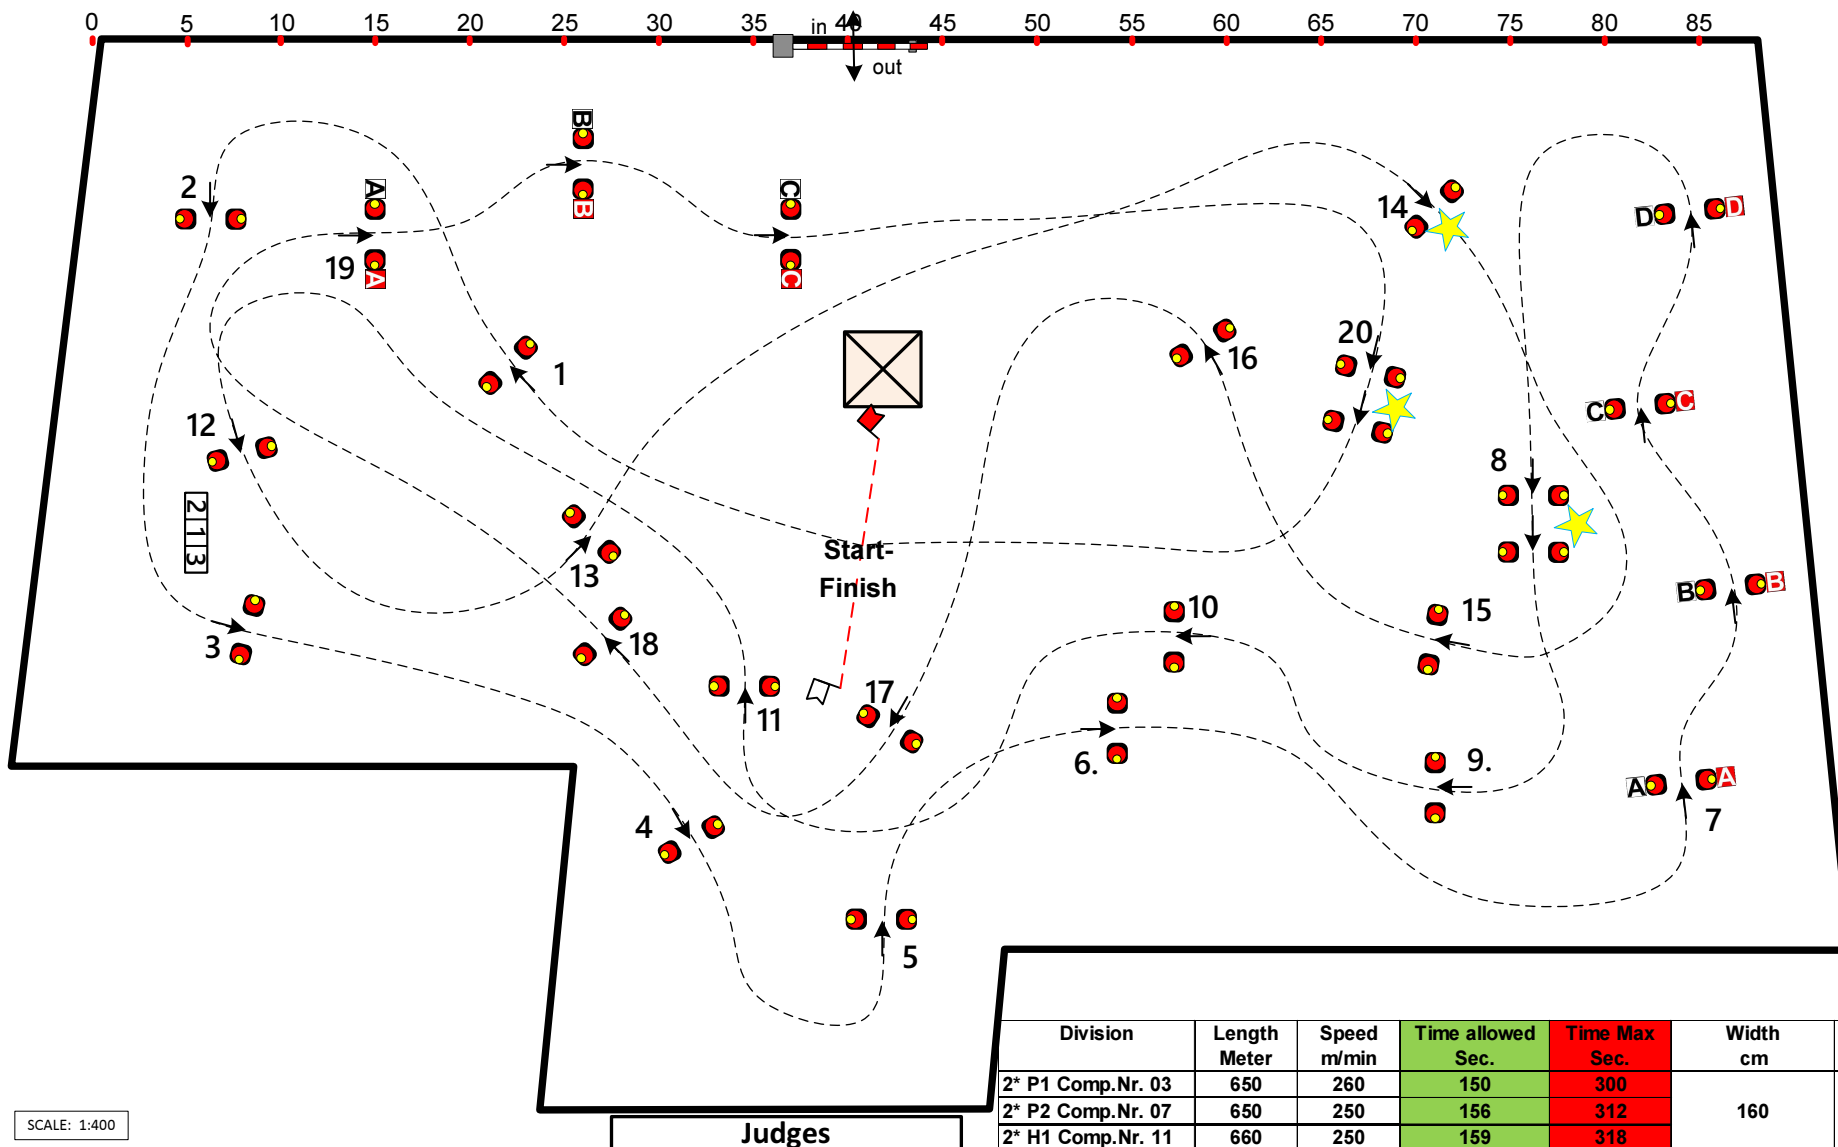

Fahr-und Reitverein Wettringen e.V.

Cones Competition

FEI Art. 970 - 981

Internationales Fahrturnier International Driving Event CAI 3*/CAI 2*

Nationales Fahrturnier CAN

09.04.-12.04.2026

Horse Single Pony Single Pony Pairs

2*

SCALE: 1:400

Judges

Division	Length Meter	Speed m/min	Time allowed Sec.	Time Max Sec.	Width cm	Width cm	Obstacles
2* P1 Comp.Nr. 03	650	260	150	300			
2* P2 Comp.Nr. 07	650	250	156	312	160	★-5	20
2* H1 Comp.Nr. 11	660	250	159	318			

10.04.26 07:00h

Fahr-und Reitverein Wettringen e.V.

Cones Competition

FEI Art. 970 - 981

Internationales Fahrturnier International Driving Event CAI 3*/CAI 2*

Nationales Fahrturnier CAN

09.04.-12.04.2026

Horse Single