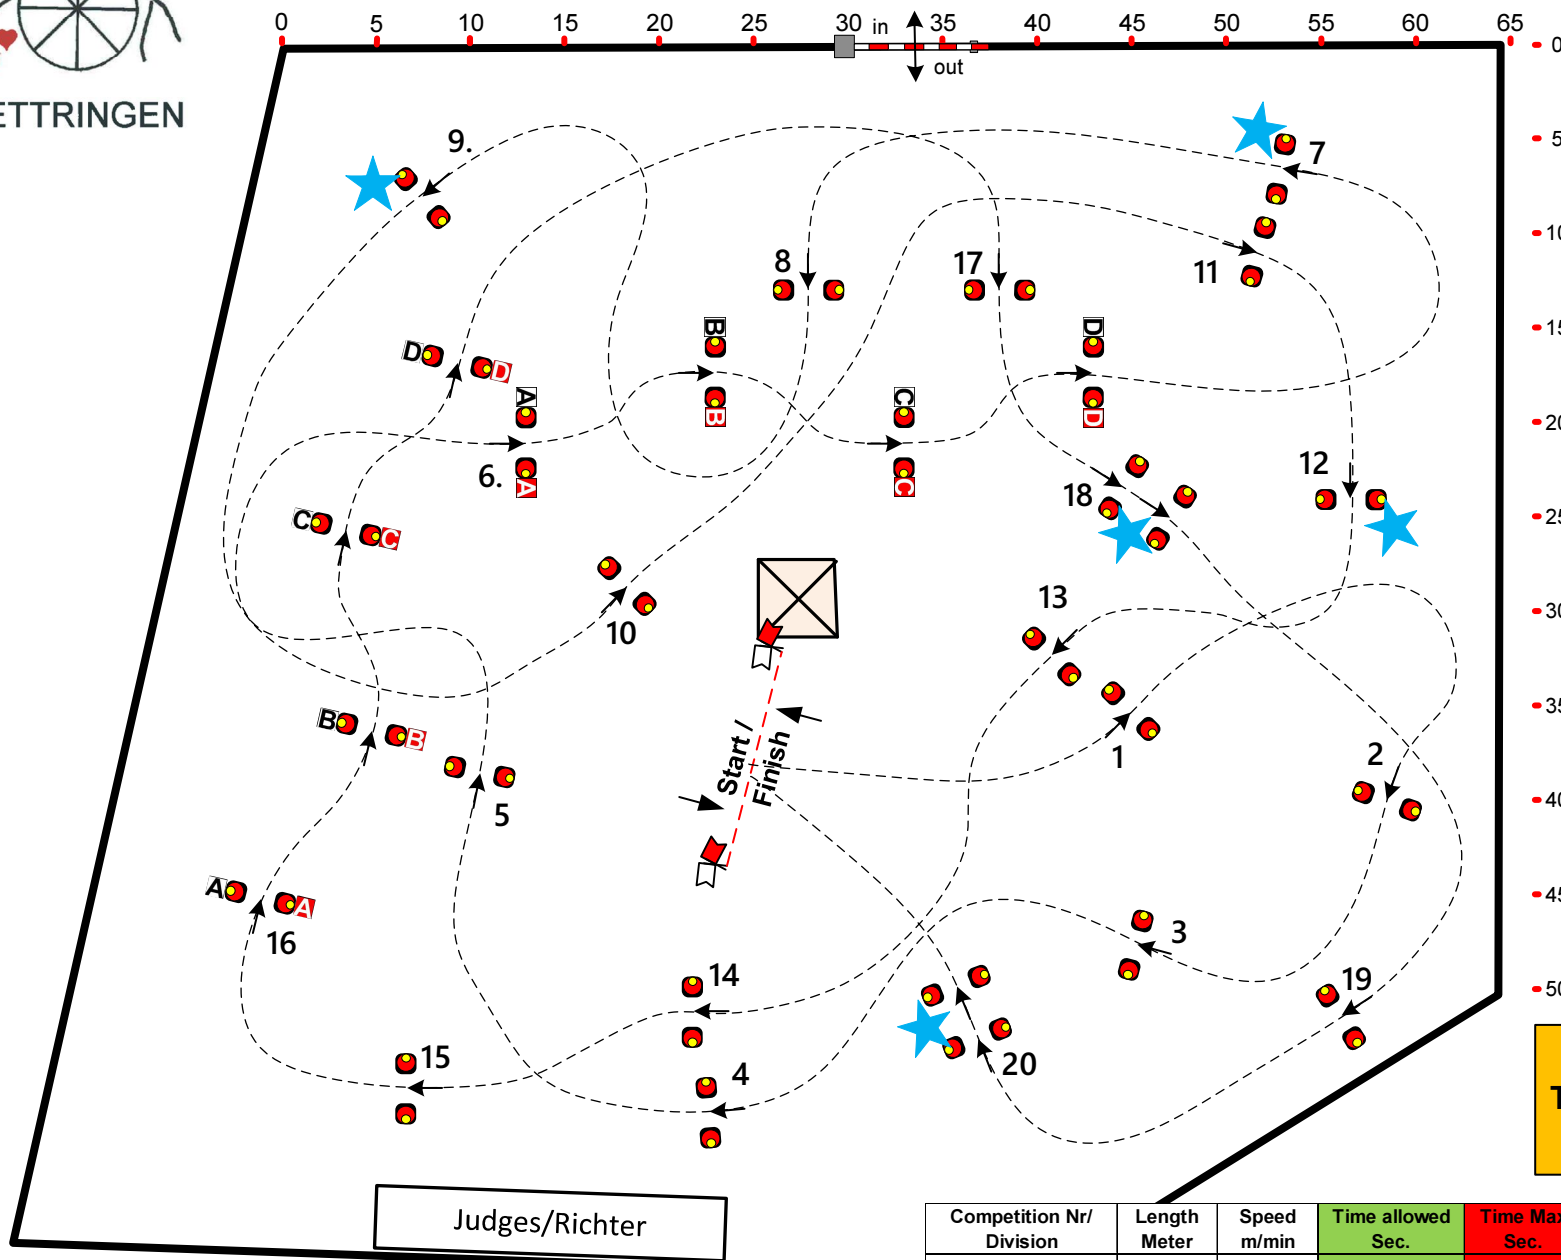

# Fahr-und Reitverein Wettringen e.V.

Internationales Fahrturnier  
International Driving Event  
CAI 3\*/CAI 2\*  
Nationales Fahrturnier CAN  
11.04.-14.04.2024

SCALE: 1:400

**Cones  
Competition**

**Horse Single  
Pony Single**

**2\***

FEI Art. 970 - 981

**Note for course walk:  
The yellow cones are removed  
for the 2-star competitions**

Competition Nr/ Division	Length Meter	Speed m/min	Time allowed Sec.	Time Max Sec.	Width cm	Width cm	Obstacles
03 / 2* P1	650	260	150	300	160	-5	20
07 / 2* H1	670	250	161	322	170	-5	20