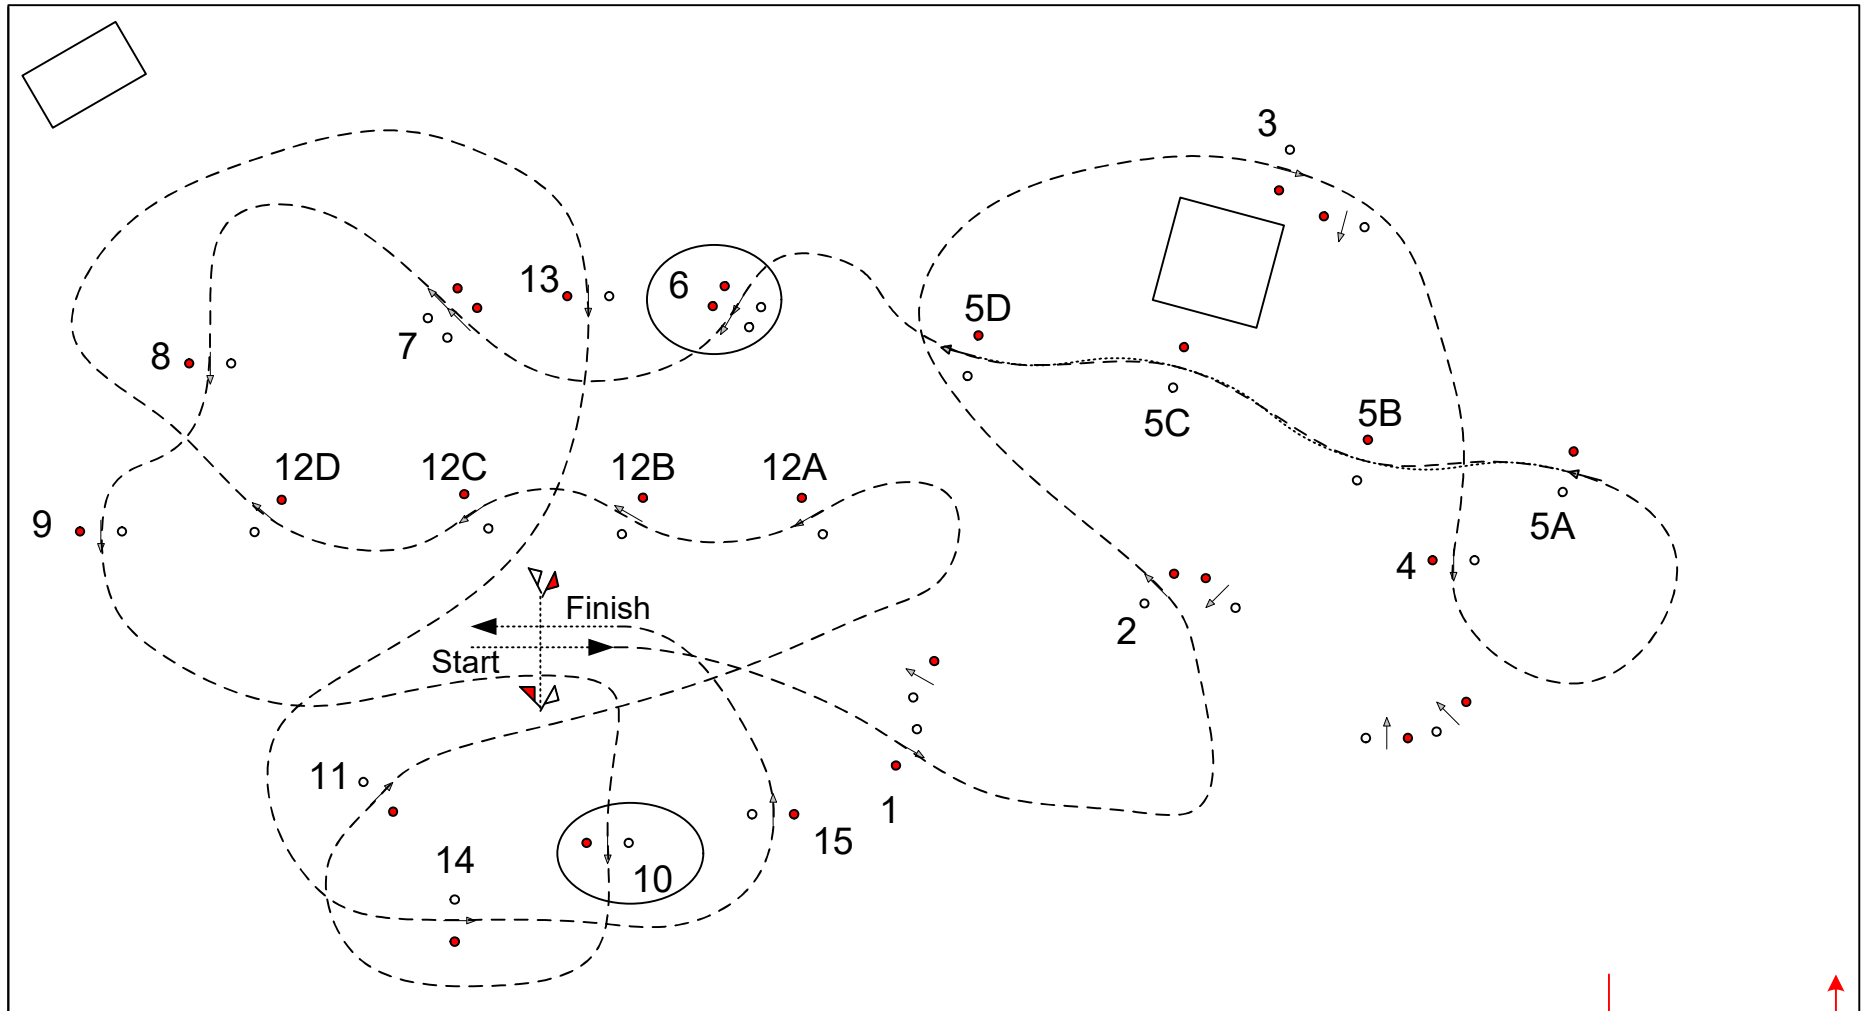

FEI Rg: Art. 970 to 981

○ = - 5 cm

Judges

<b>Children</b>	Speed:	220 m/min
<b>Pony</b>	Distance:	560 m
<b>Singles</b>	Obstacles:	1 - 20
	Time Allowed:	153 sec.
	Time Limit:	306 sec.
	Cones Width:	160 cm

↓ Einfahrt / Ausfahrt ↑