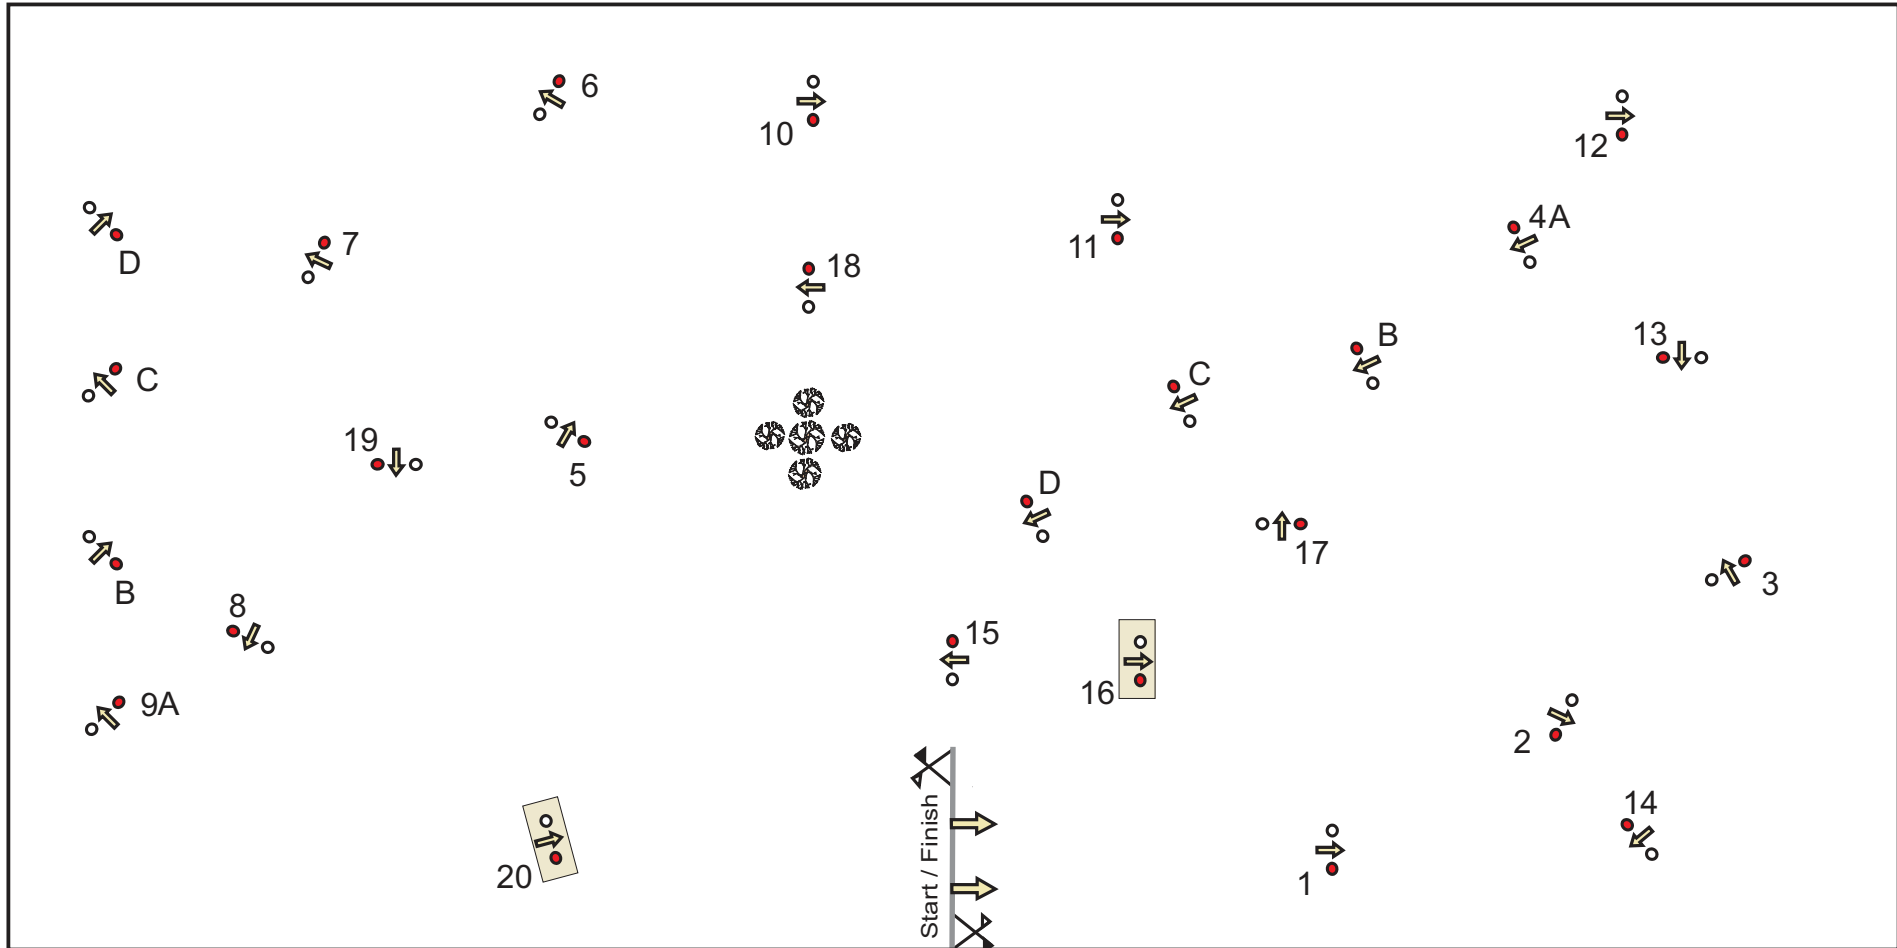

### Horse Pair

Speed: 250 m/min  
Face: 170 cm  
Length: 680 m  
Time Allowed: 164 sec  
Time Limit: 328 sec

# Cones - Lähden 2015

### Horse Team

Speed: 240 m/min  
Face: 190 cm  
Length: 720 m  
Time Allowed: 180 sec  
Time Limit: 360 sec

 = Width: +/- 5 cm