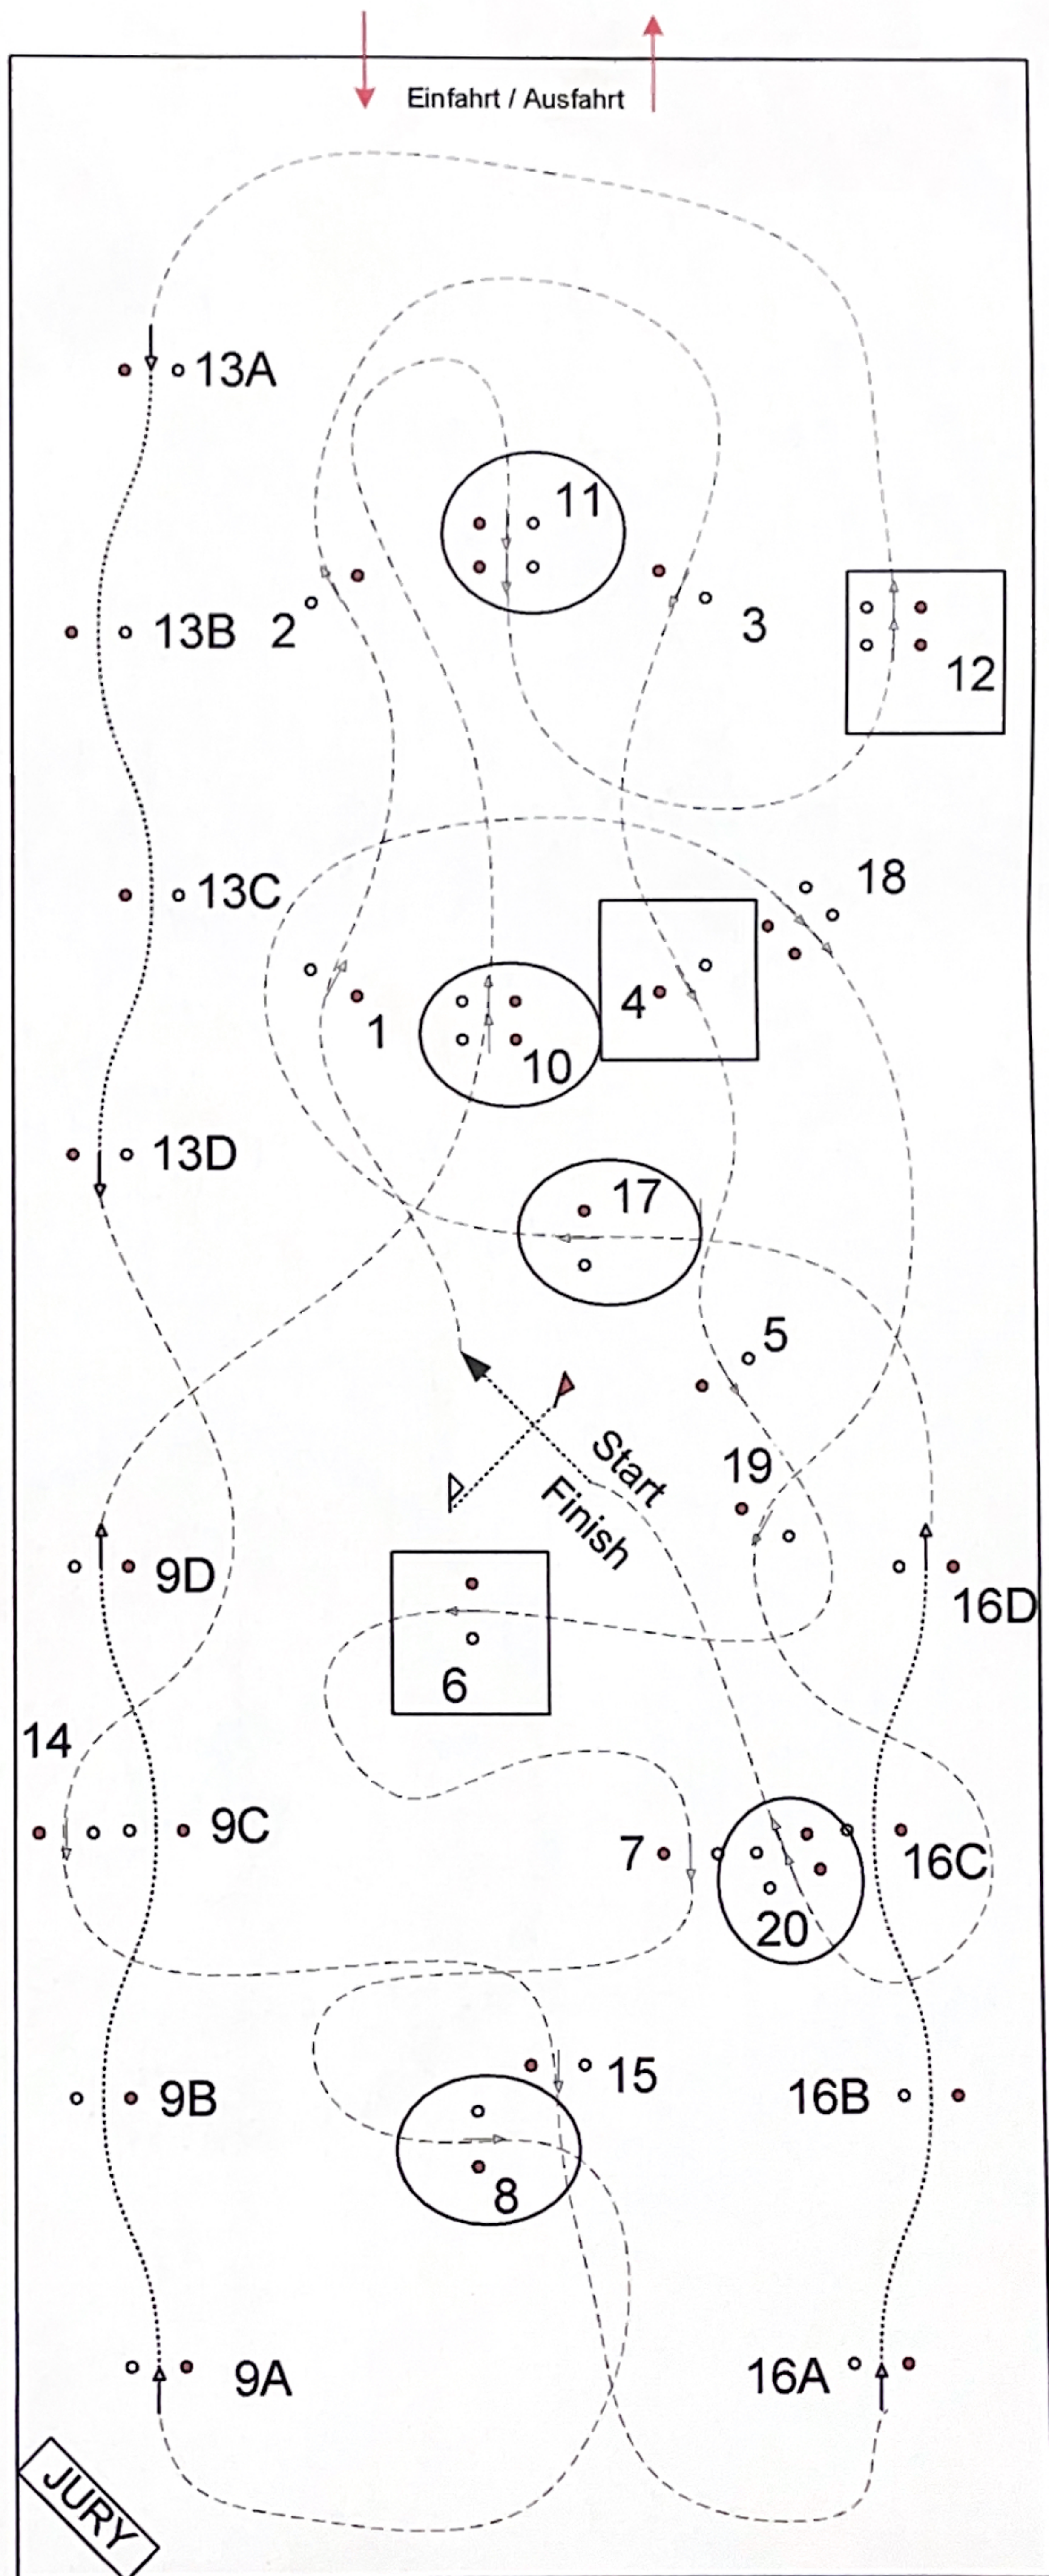

CAI 3* Greven-Bockholt 2023

CAI 3* P1 - P2 - P4

NRW MEISTERSCHAFTEN

Sunday 09.07.2023

P1 08:00 am P2 11:15 am P4 01:45 pm

○ = - 5 cm => P1/P2/P4

□ = - 5 cm => P1

FEI Rg: Art. 970 to 981

Pony Single
 Speed: 260 m/min
 Distance: 720 m
 Time Allowed: 166 sec
 Time Limit: 332 sec
 Cones Width: 160 cm
 Cones: 1-20

Pony Pairs
 Speed: 250 m/min
 Distance: 720 m
 Time Allowed: 173 sec
 Time Limit: 346 sec
 Cones Width: 160 cm
 Cones: 1-20

Pony Teams
 Speed: 240 m/min
 Distance: 770 m
 Time Allowed: 193 sec
 Time Limit: 386 sec
 Cones Width: 160 cm
 Cones: 1-20

Handwritten signature
 8/7/23

Michael Mayer |
 Course Designer michael-mayer.ch