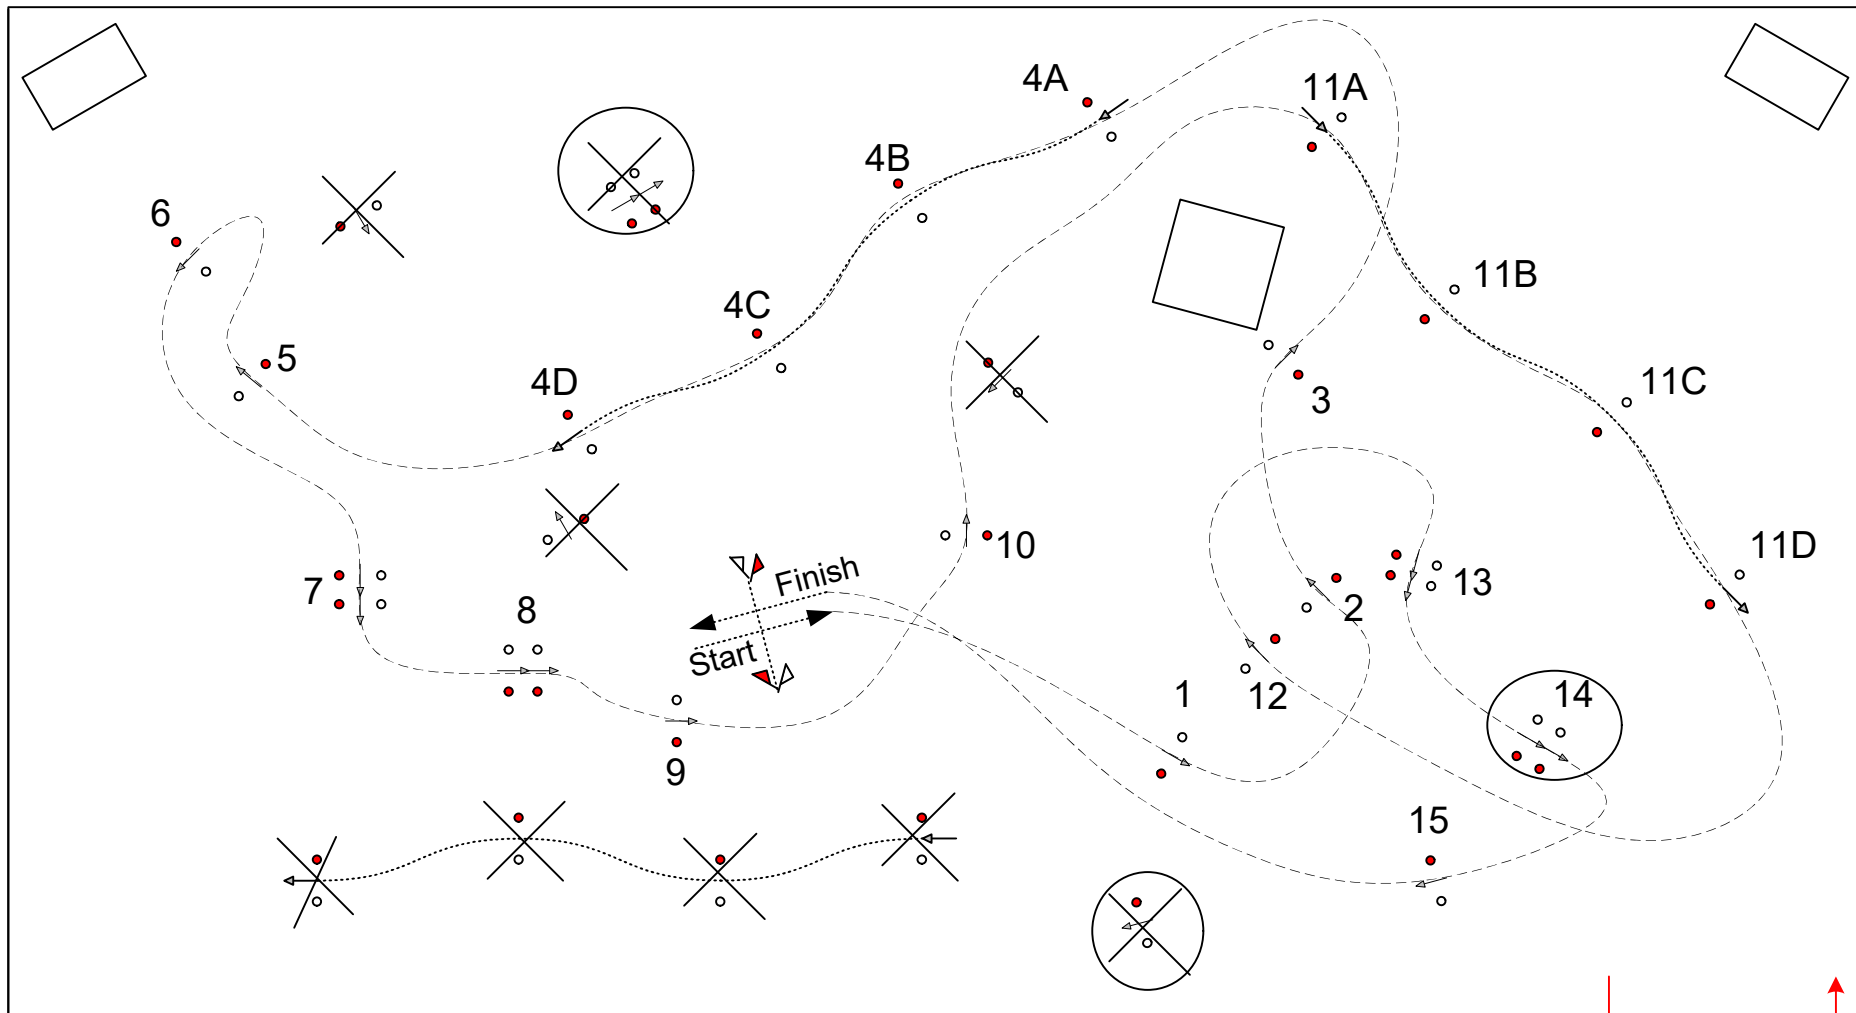

Pony	Speed:	250 m/min
Pairs	Distance:	520 m
	Obstacles:	1 - 15
	Time Allowed:	125 sec.
	Time Limit:	250 sec.
	Cones Width:	160 cm

○ = - 5 cm

FEI Rg: Art. 970 to 981

Judges

↓ Einfahrt / Ausfahrt ↑