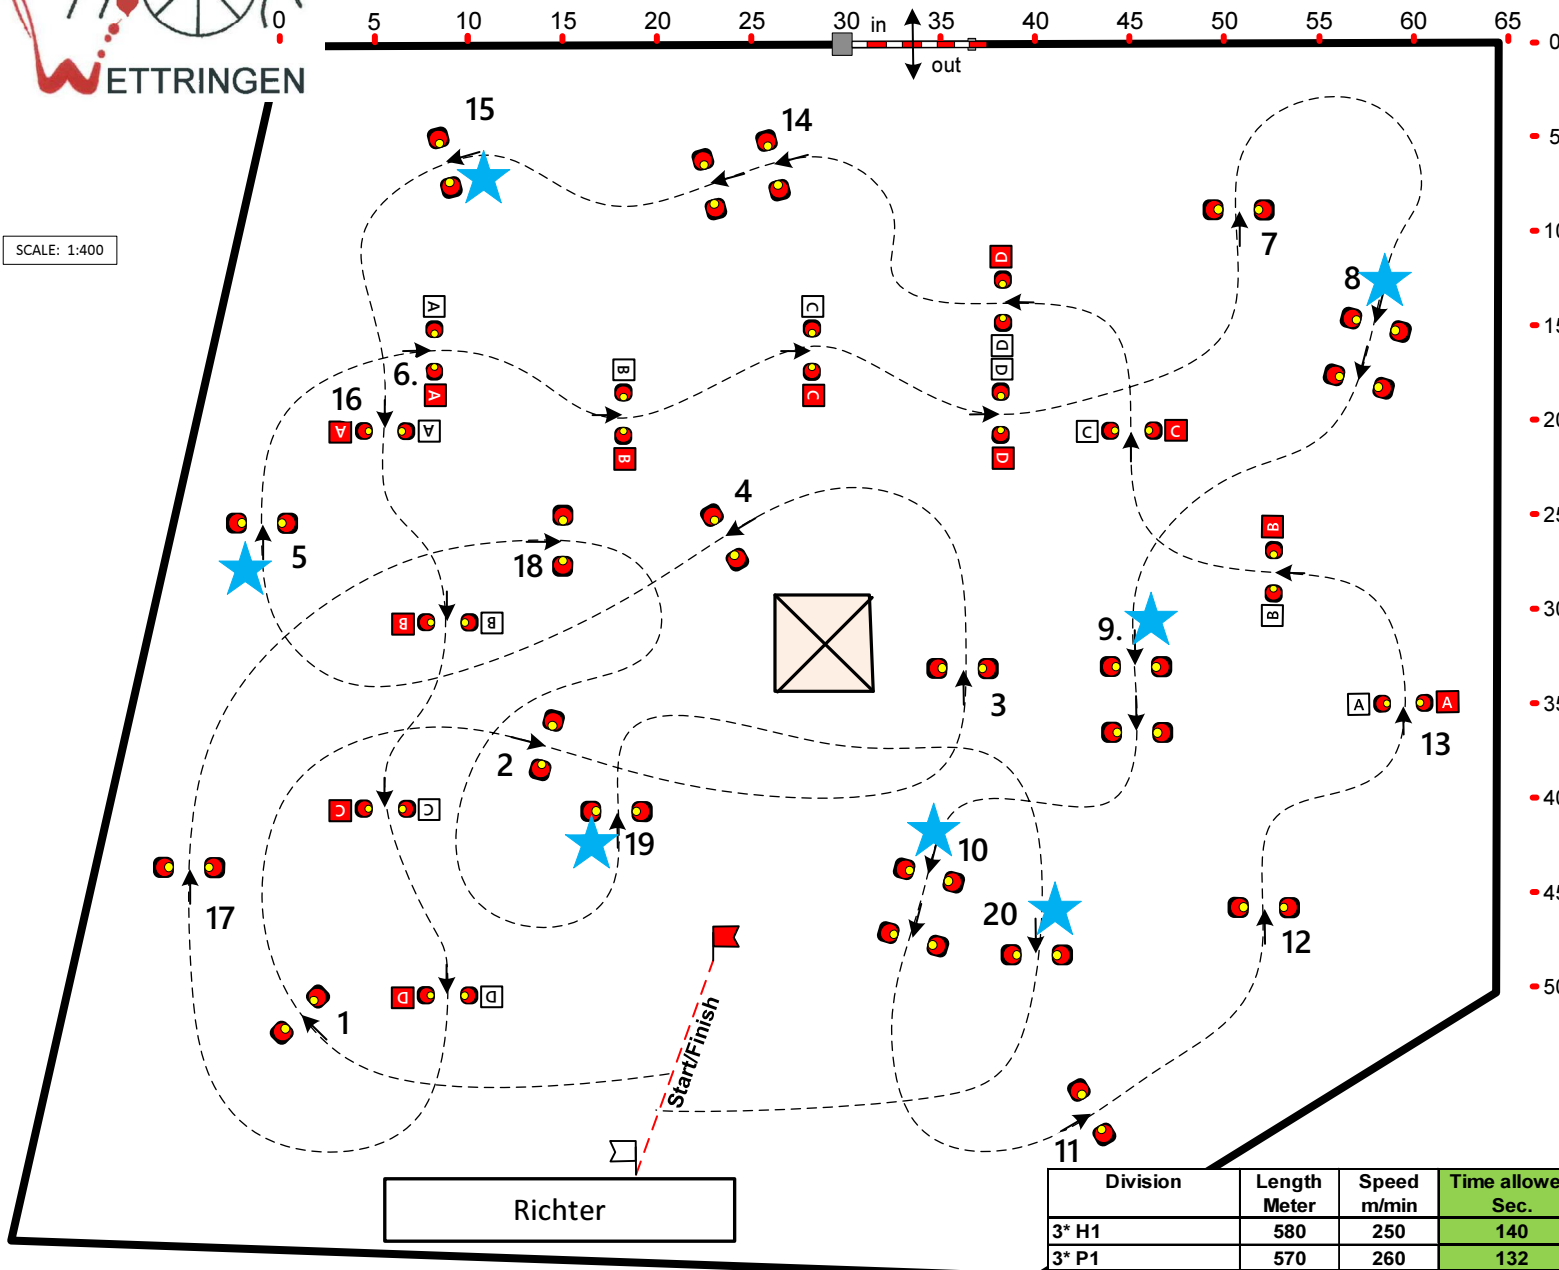

Fahr-und Reitverein Wettringen e.V.

Internationales Fahrturnier / International Driving Event

CAI 3*/CAI 2*/Nationales Fahrturnier CAN

20.04.-23.04.2023

SCALE: 1:400

**Cones
Competition**

**Horse Single
Pony Single**

3*

FEI Art. 970 - 981

| Division | Length Meter | Speed m/min | Time allowed Sec. | Time Max Sec. | Width cm | Width cm | Obstacles |
|----------|-----------------|----------------|----------------------|------------------|-------------|-------------|-----------|
| 3* H1 | 580 | 250 | 140 | 280 | 160 | ★ -5 | 20 |
| 3* P1 | 570 | 260 | 132 | 264 | 160 | | |