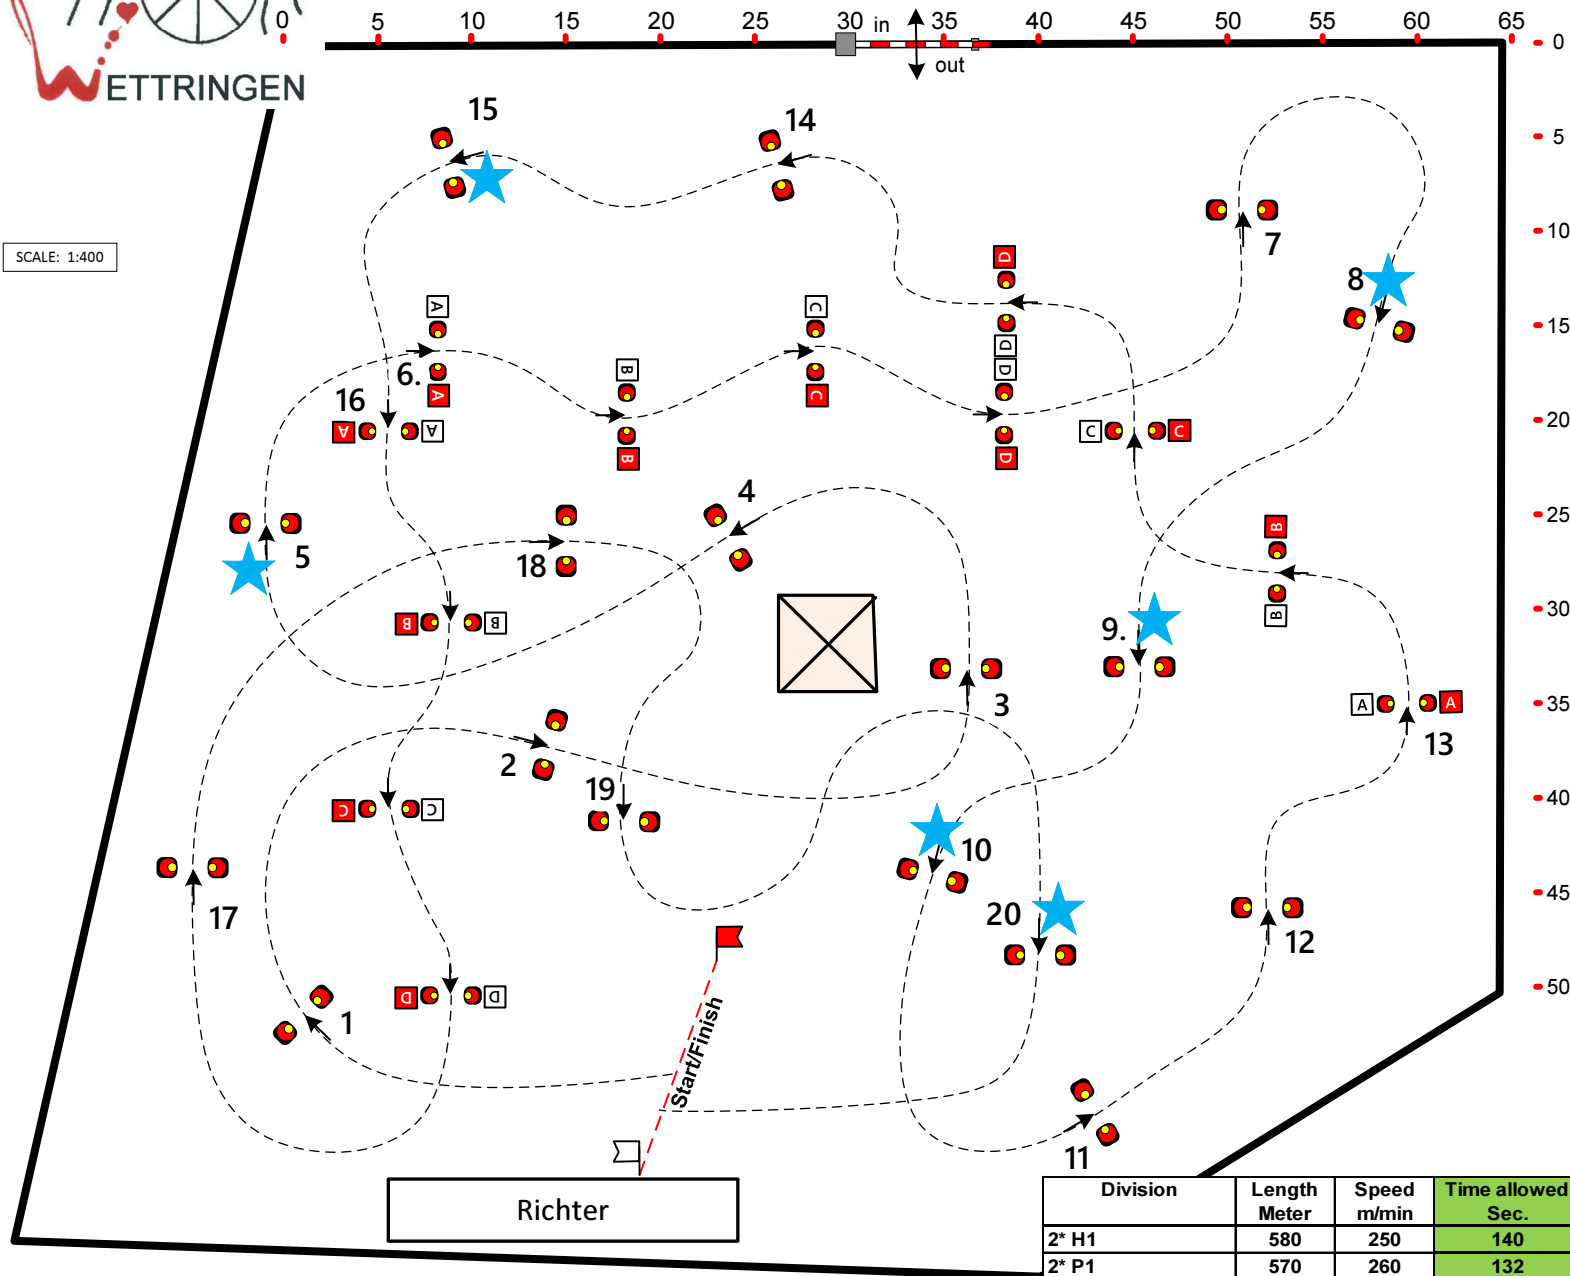

Fahr-und Reitverein Wettringen e.V.

Internationales Fahrturnier / International Driving Event

CAI 3*/CAI 2*/Nationales Fahrturnier CAN

20.04.-23.04.2023

Cones Competition

Horse Single Pony Single

2*

FEI Art. 970 - 981

Division	Length Meter	Speed m/min	Time allowed Sec.	Time Max Sec.	Width cm	Width cm	Obstacles
2* H1	580	250	140	280	160	★ -5	20
2* P1	570	260	132	264	160		