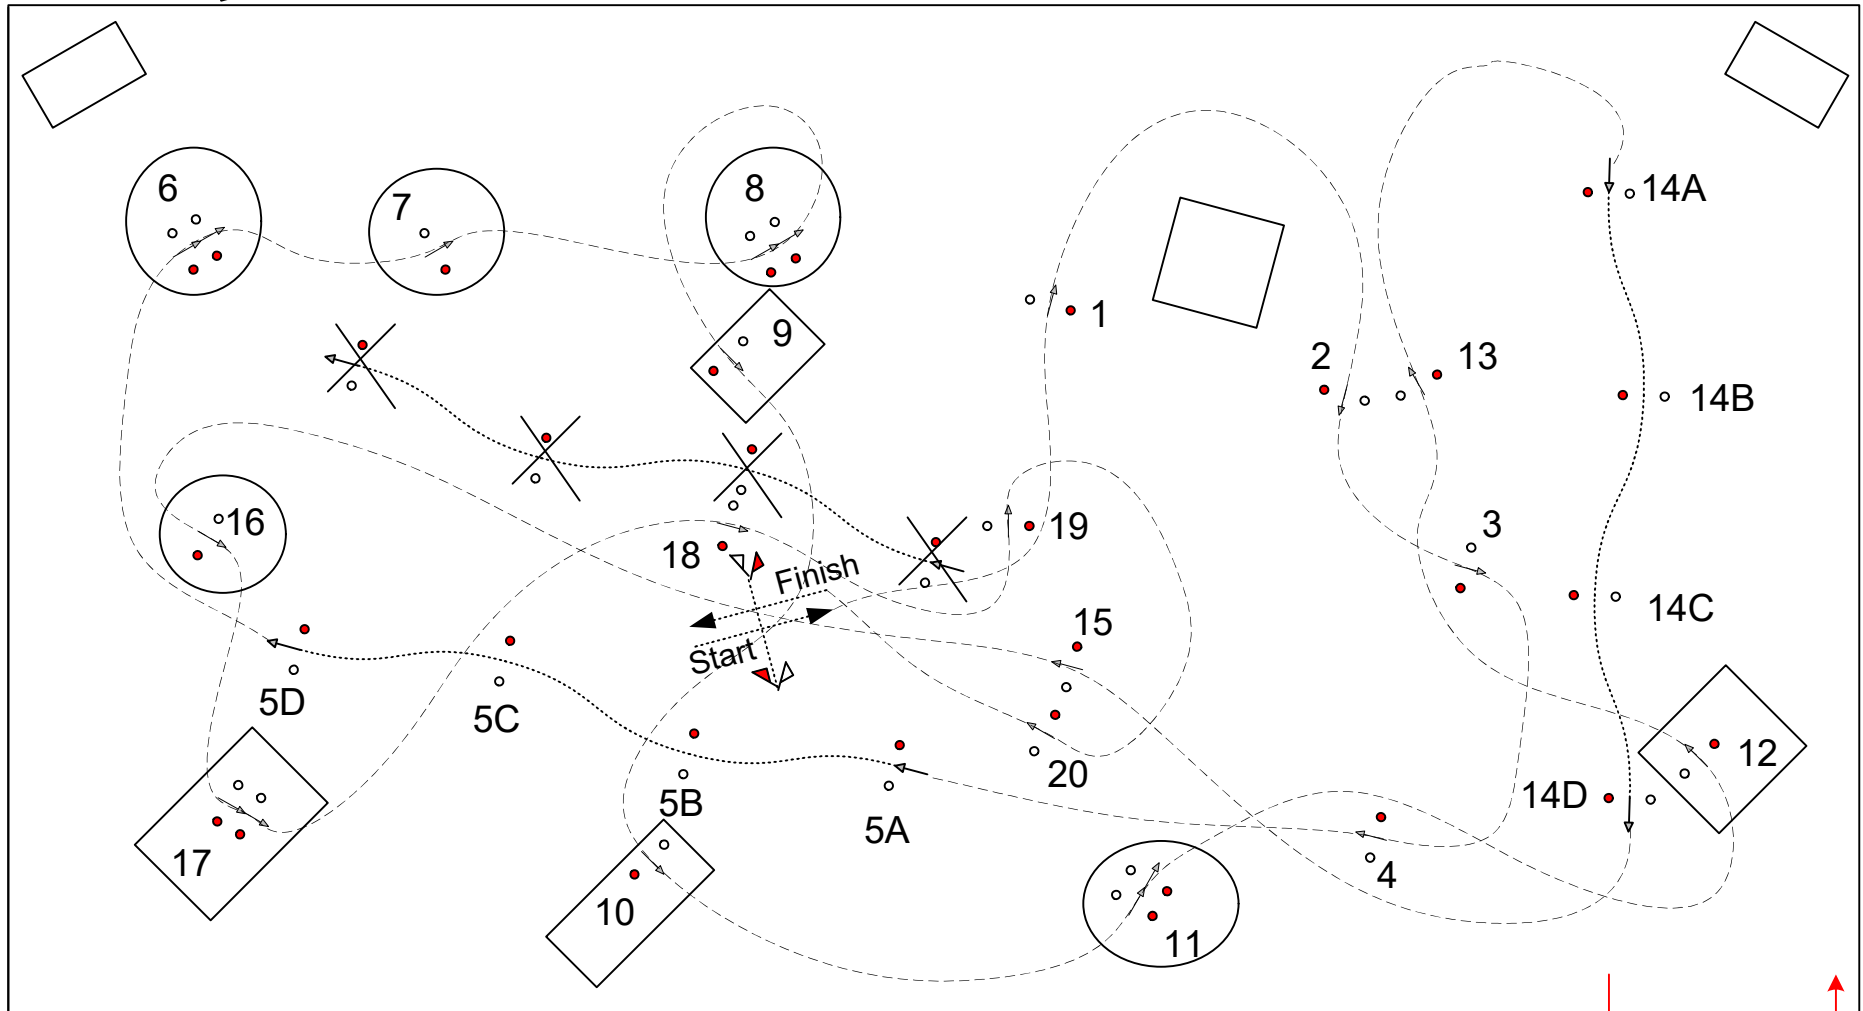

Judges

Horse Single

Speed: 250 m/min
 Distance: 660 m
 Obstacles: 1 - 20
 Time Allowed: 158 sec.
 Time Limit: 316 sec.
 Cones Width: 160 cm

Horse Pairs

Speed: 250 m/min
 Distance: 700 m
 Obstacles: 1 - 20
 Time Allowed: 168 sec.
 Time Limit: 336 sec.
 Cones Width: 170 cm

Pony Single

Speed: 260 m/min
 Distance: 660 m
 Obstacles: 1 - 20
 Time Allowed: 152 sec.
 Time Limit: 304 sec.
 Cones Width: 160 cm

Pony Pairs

Speed: 250 m/min
 Distance: 660 m
 Obstacles: 1 - 20
 Time Allowed: 158 sec.
 Time Limit: 316 sec.
 Cones Width: 160 cm

↓ Einfahrt / Ausfahrt ↑