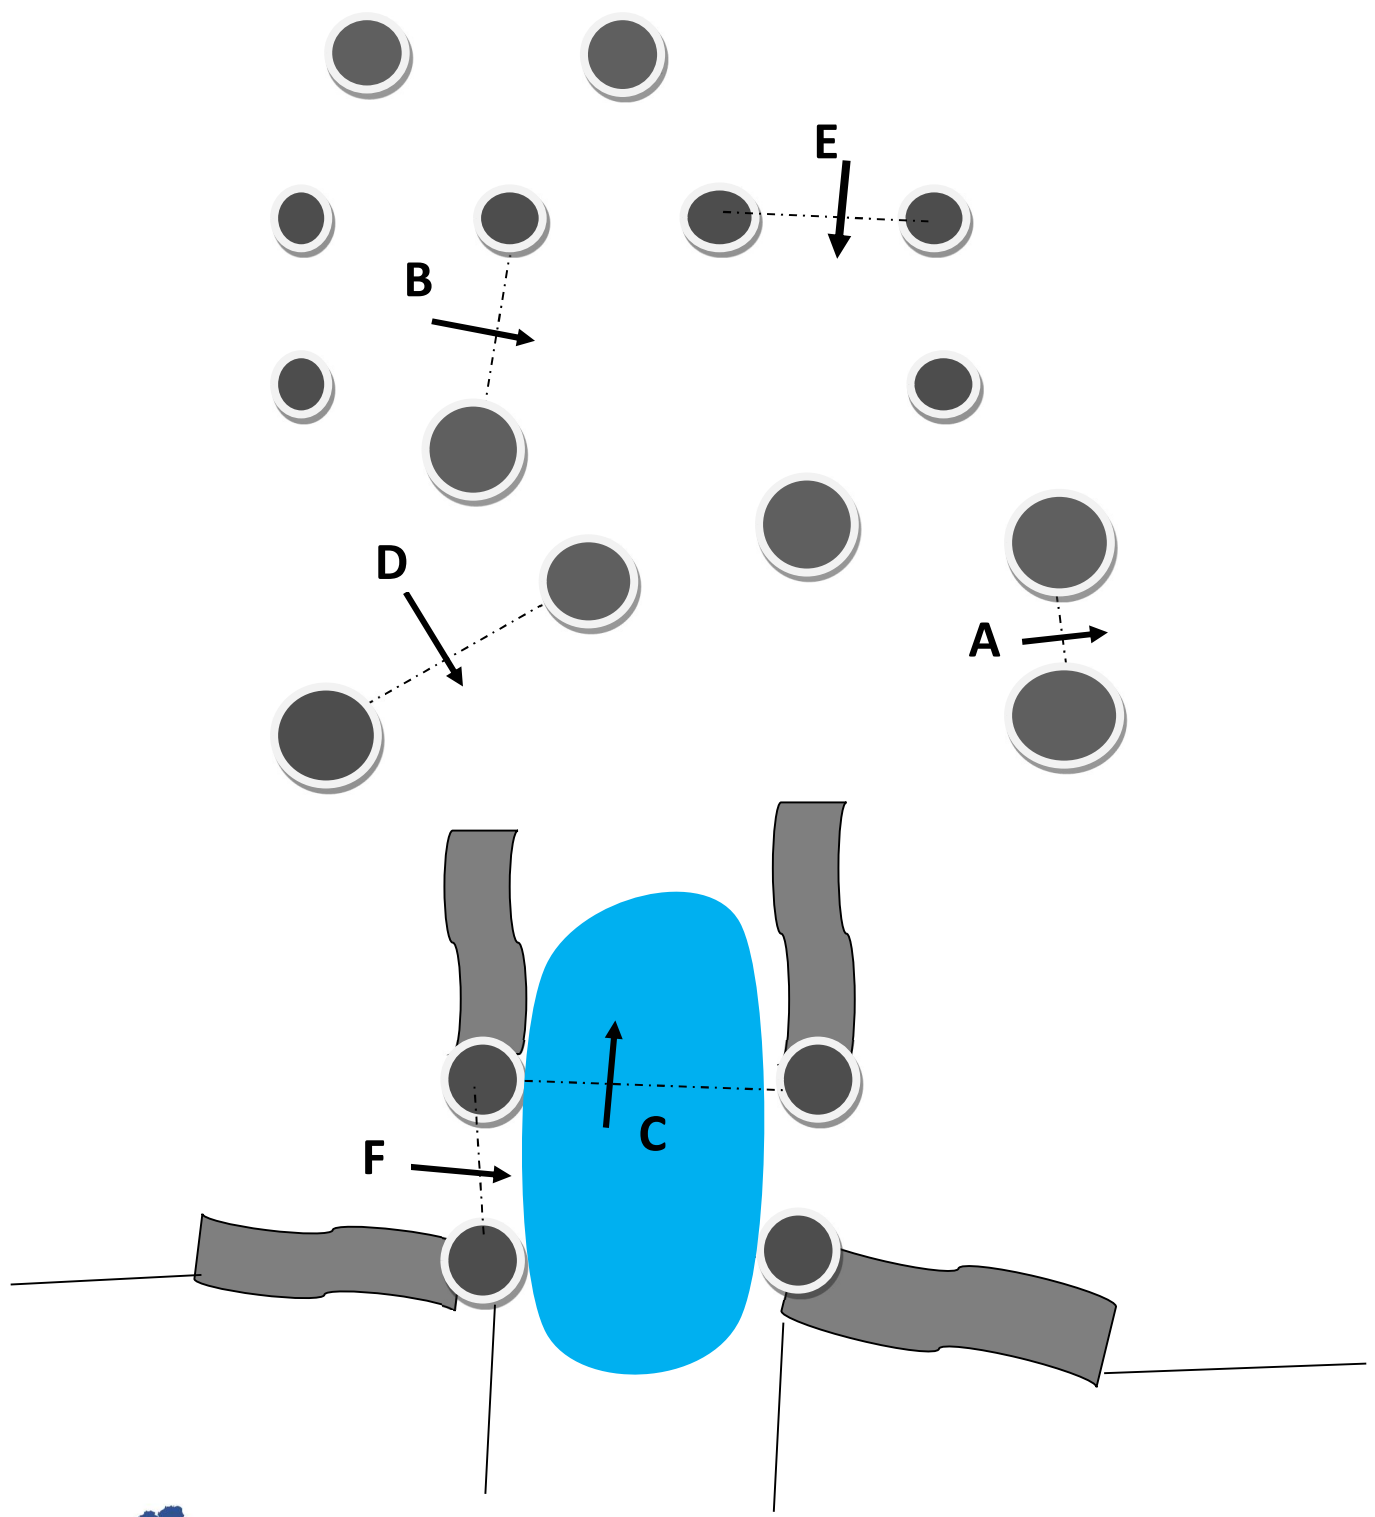

Obstacle No. 4: Umweltpartner Vogel AG

Course Designer: R.Weigang/M.Mayer

CAI 2* Bühl 2020