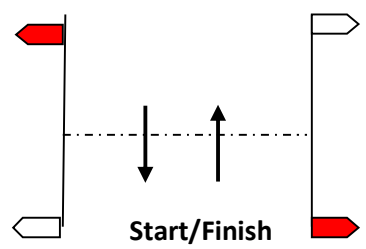

Obstacle No. 4: Umweltpartner Vogel AG

Course Designer: R.Weigang/M.Mayer

CAI 2* Bühl 2020