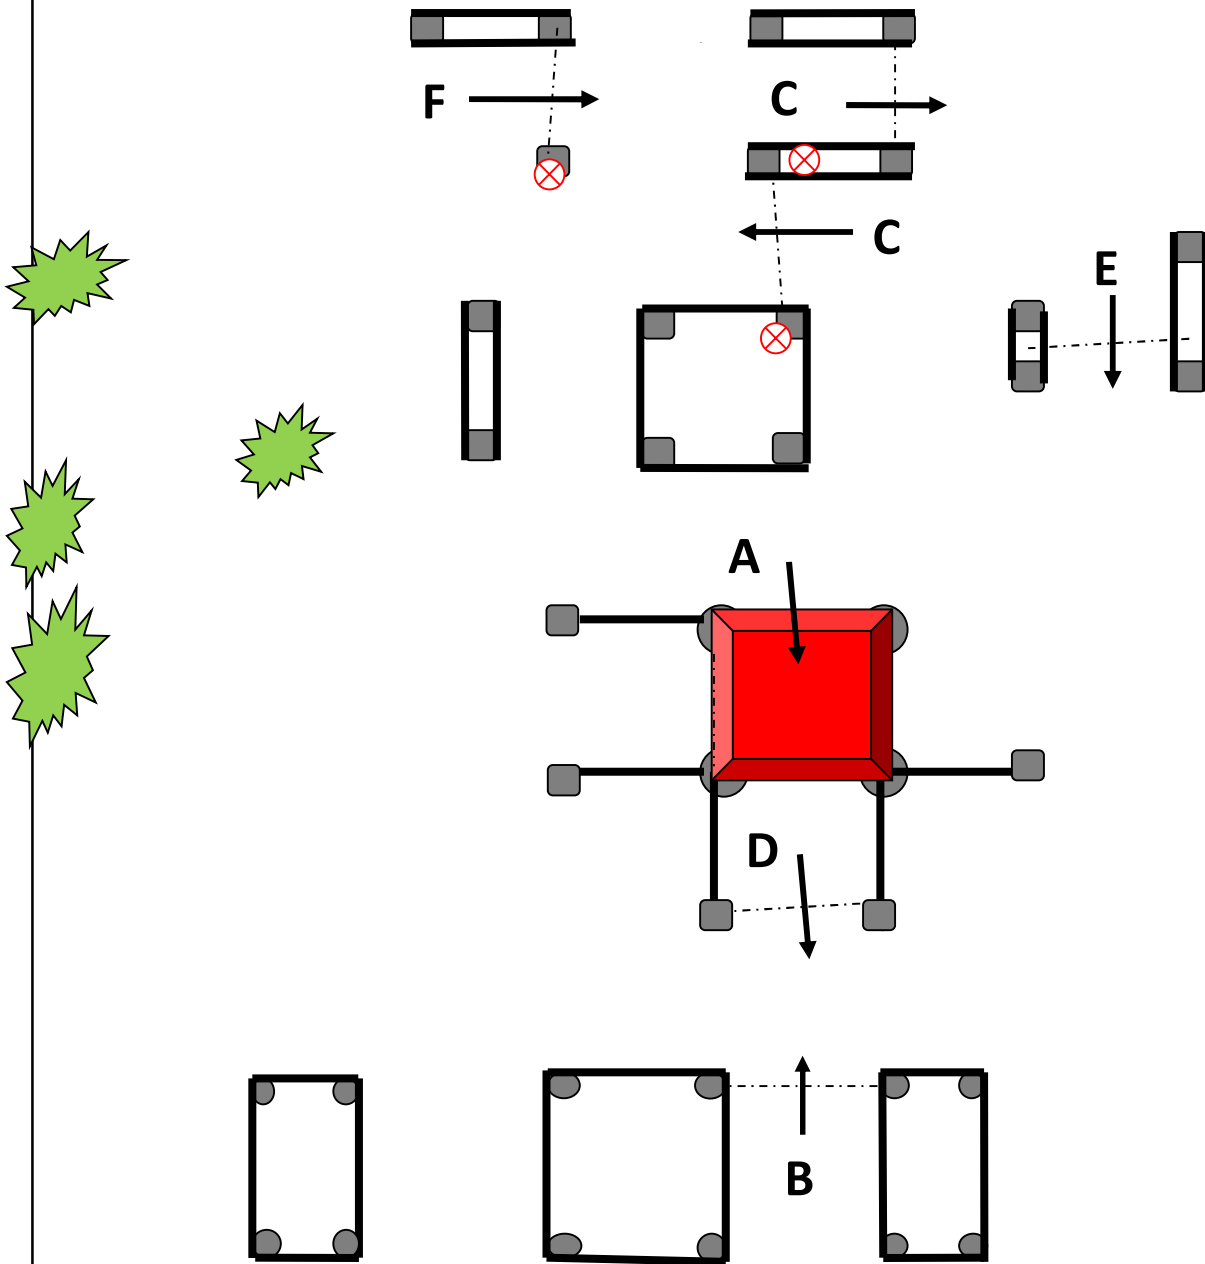

Obstacle No. 5: Sparkasse Bühl

Course Designer: R.Weigang / M.Mayer

⊗ 3 Knock Down

CAI 2* Bühl 2020